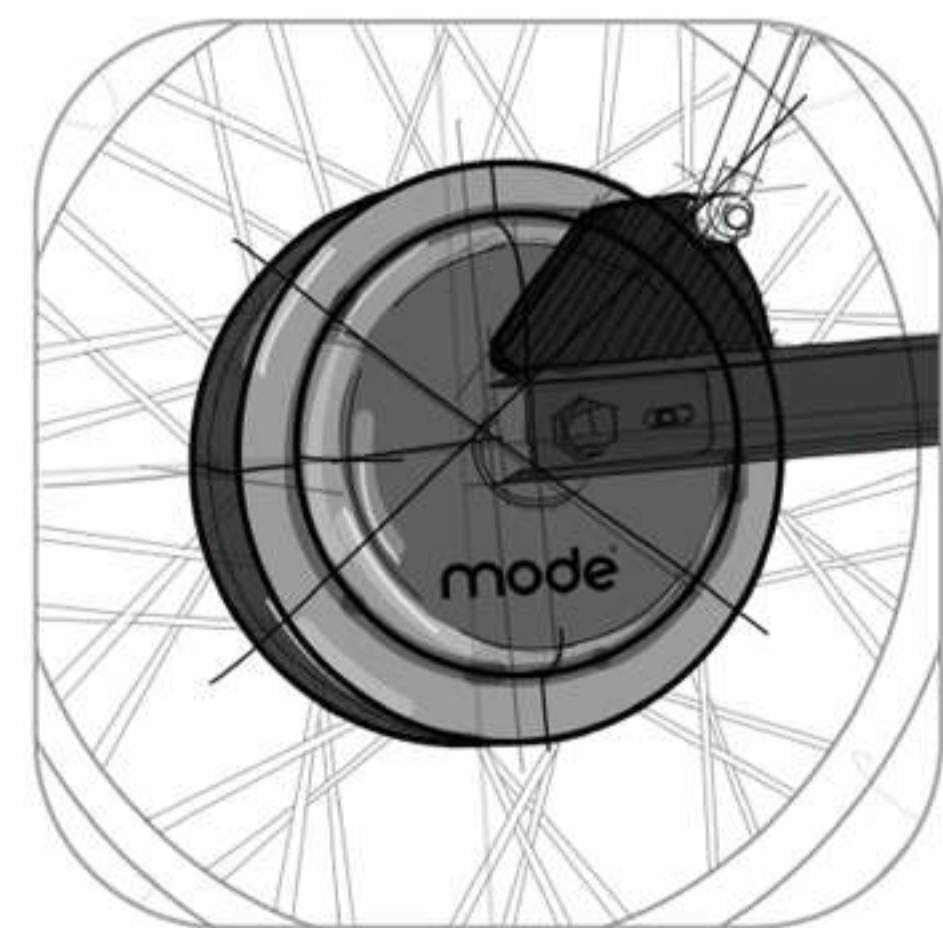

## Features

LED Headlight & Taillight

Front & Rear Disc Brakes

Extra-Long Seat

Portable Battery

Cruise Control

LED Taillight

Regenerative Braking

# Charge. Ride. Repeat.