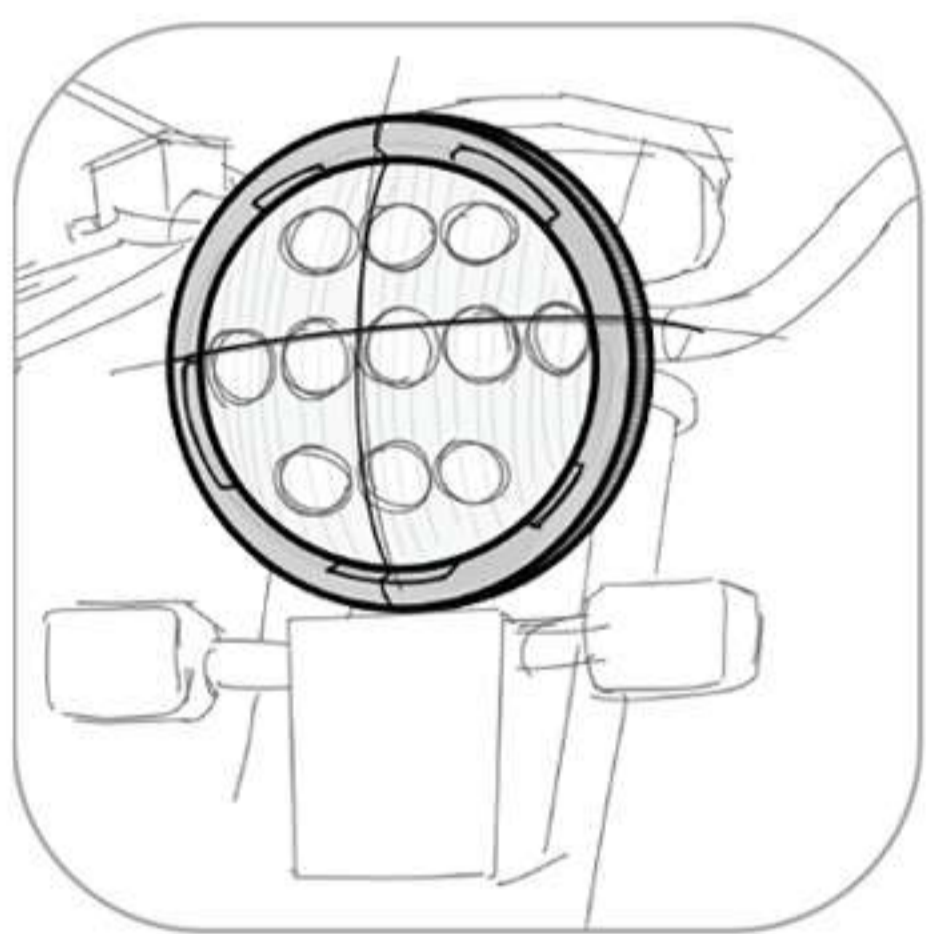

LED Headlight & Taillight