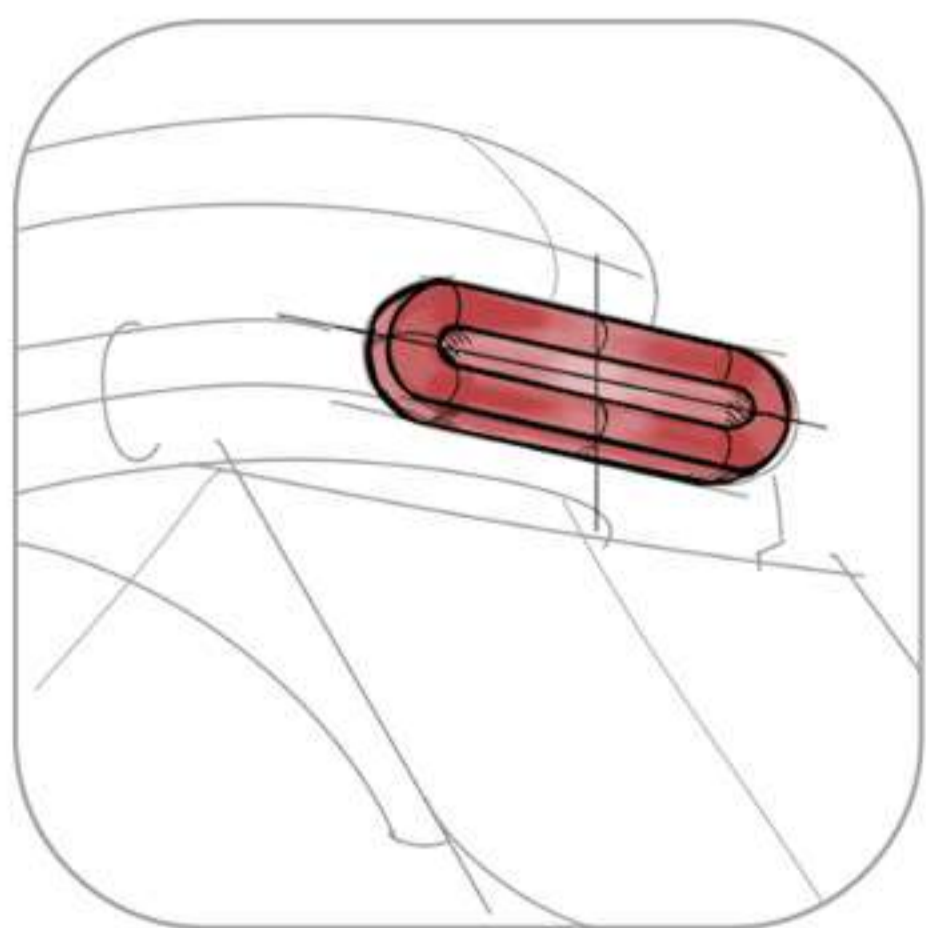

## Features

LED Headlight & Taillight

Front & Rear Disc Brakes

Extra-Long Seat

Portable Battery

Cruise Control

LED Taillight

Regenerative Braking